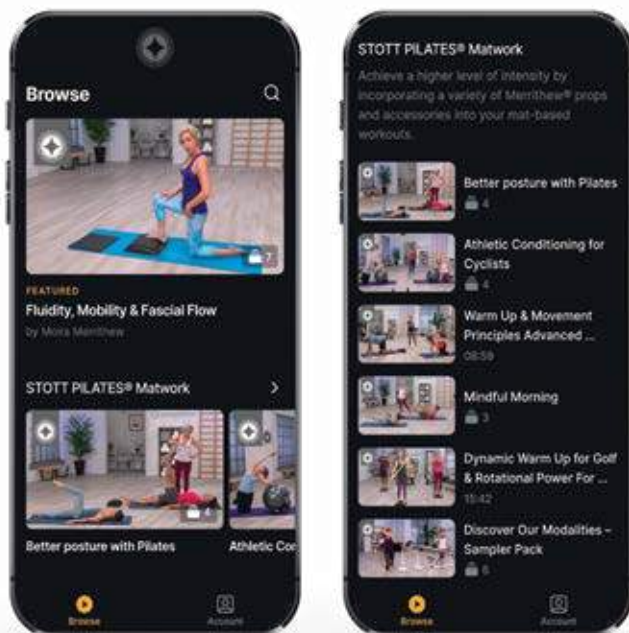

The Merrithew Connect™ App

Discover new ways to learn and move with digital workouts for on-the-go movement!

Merrithew Connect™ is an experiential online Pilates, fitness and mind-body workout platform designed to empower and inspire fitness professionals and enthusiasts.

This digital streaming platform encapsulates more than 35 years of innovation, research and expertise in the mind-body education and equipment space, providing fitness professionals and enthusiasts with access to the latest workouts and education content from Merrithew.

Our team of globally recognized presenters take you deep into each workout to teach you the origin, research, and evolution of our education modalities, helping you elevate your teaching skills and achieve your training goals.

Professional Video Content

In addition to the subscription workout videos, professional video content is available for purchase with the platform. These professional repertoire videos serve as supplementary materials for coursework, continuing education, and professional development. If you are a fitness professional taking Merrithew Education, this video content is the perfect companion to your training experience.

Bringing Merrithew Connect Closer to You

Experience the freedom of accessing Merrithew Connect videos from anywhere in the world, without any limitations. Select overview workout and professional videos even offer subtitles in multiple languages, including French, Mandarin, Spanish, Japanese and Korean with more languages to come. In addition, select videos are available with voiceover in Italian.

HERE IS WHAT'S AVAILABLE IN THE APP:

Offline Access: Enjoy the flexibility of accessing workout videos on Merrithew Connect even without an internet connection.

Optimized Streaming: Immerse yourself in a fast and seamless streaming experience, perfectly optimized for your mobile device.

Anytime, Anywhere Accessibility: Discover convenient and accessible video content at an affordable price, allowing you to exercise whenever and wherever suits you best.

Personalized Experience: Save curated video content to easily access your favorite workouts and create a personalized fitness journey.

Discover Tailored Programs: Curated collections and customized workout programs for every fitness level can now be saved for easy access.

Learn more at
merrithewconnect.com