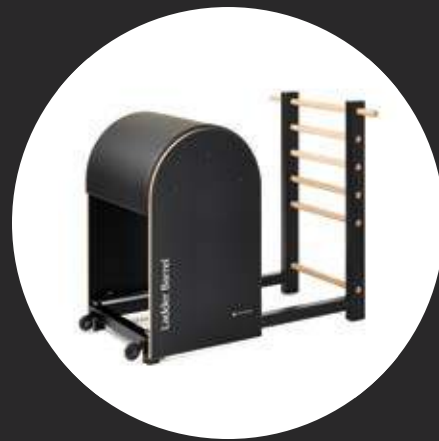

Ladder Barrel (Jet Black)

ST-11109