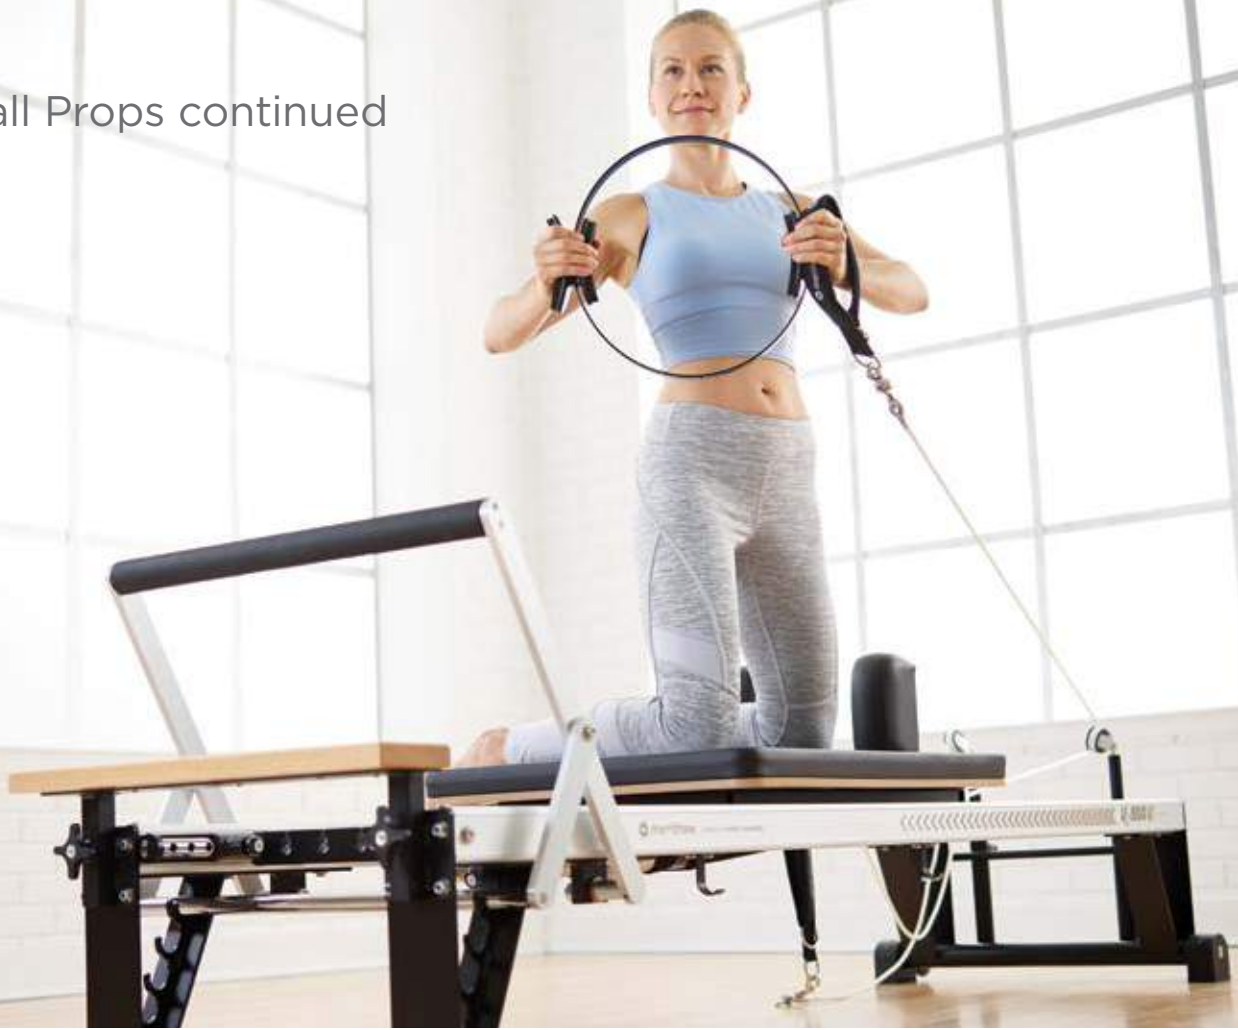

Small Props continued

Fitness Circle® Pro

Black, 12" dia.   ST-06023   Blue, 14" dia.   ST-02099
Purple, 12" dia.   ST-02100   Black, 14" dia.   ST-06000